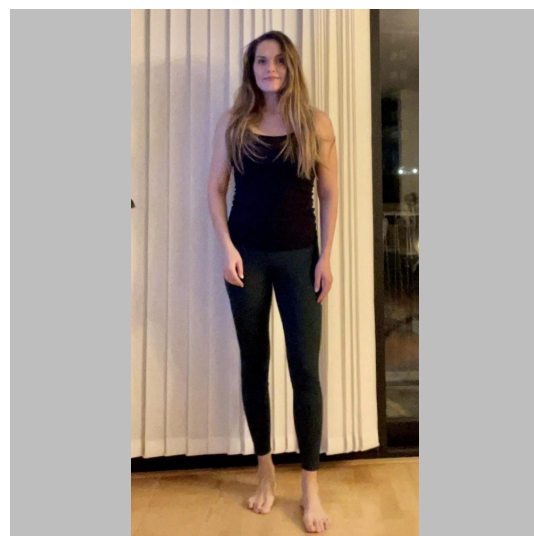

Christine B

Height 172 Size 38, S/M Bust 87, BH 70 C Waist 70 Hips 94 (jeans 28/33) Shoes 39-40 Hair Brown Eyes Brown