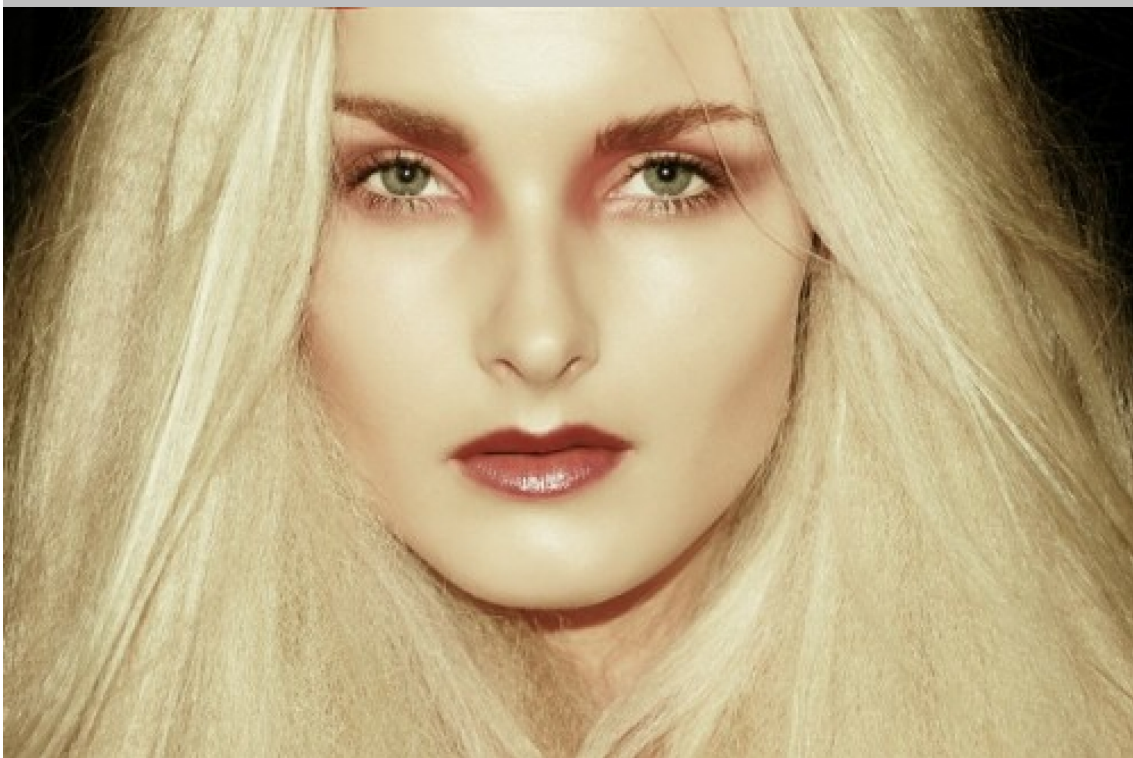

Elin R

Height 175 Size 34/36 (jeans 26/32) Bust 85 (75B) Waist 64 Hips 92 Shoes 38 Hair Blonde Eyes Blue